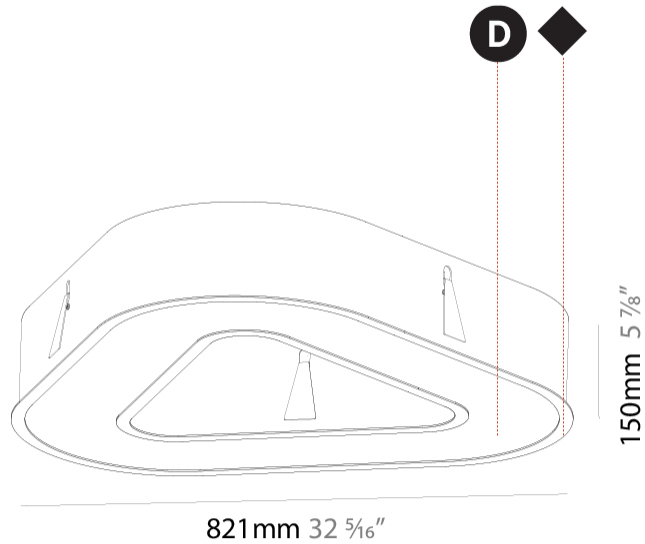

GENERAL

Series: Glorious
Subseries: Glorious Victory
Brand: Prolicht
Division: Architectural
Mounting Type: Recessed
Mounting Location: Ceiling
Subcategory: Ambient

PHYSICAL

Shape: Abstract
Length (mm): 821
Length (in): 32 5/16
Width (mm): 821
Width (in): 32 5/16
Height (mm): 150
Height (in): 5 7/8
Min. Recessing Depth (mm): 160
Min. Recessing Depth (in): 6 3/16
Light Distribution: Direct
Weight (kg): 8.969
Weight (lbs): 19.73
Diffuser: PMMA - Opal or Micro-Prism
Fixture Finish: SSR / BKV / CWI / CRY / HAB / UFT / ITA / RUA / FTG / MYG / LOD / PUS / FRO / FUP / KIA / POP / BLS / SPG / MEY / GOH / GUM / CHC / COM / ABZ / JAG / OBR / MOS / ROR
Fixture Material: Aluminum

ELECTRICAL

Lamp Type: LED (Zhaga Standard)
Input Wattage (W): 30
Total Output Wattage (W): 24 / 19.2 (3500K)
Dimming: Non-Dimming / Phase Dimming (120Vac only) / 0-10V Dimming
Driver Included: Yes
Driver Location: Integrated
Driver Type: Constant Current - 120 / 277Vac
Driver Class: Class 2
Input Voltage (V): 120 - 277
Constant Current (MA): 350 / 600 (3500K)

LED

Color Temperature (°K): 3000 / 3500 / 4000
Max. Delivered Lumen (lm): 2770
CRI: >80 CRI
Efficiency (%): 65
Lamp Life (hrs): 50000

OPTICAL

RATINGS AND CERTIFICATIONS

Certified By: Certified for North American Standards
IP rating: IP20