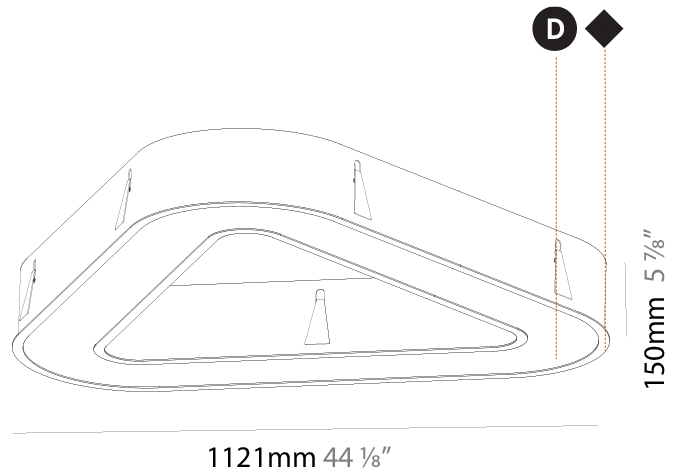

GENERAL

Series: Glorious
Subseries: Glorious Victory
Brand: Prolicht
Division: Architectural
Mounting Type: Recessed
Mounting Location: Ceiling
Subcategory: Ambient

PHYSICAL

Shape: Abstract
Length (mm): 1121
Length (in): 44 1/8
Width (mm): 1121
Width (in): 44 1/8
Height (mm): 150
Height (in): 5 7/8
Min. Recessing Depth (mm): 160
Min. Recessing Depth (in): 6 5/16
Light Distribution: Direct
Weight (kg): 13.609
Weight (lbs): 29.94
Diffuser: PMMA - Opal or Micro-Prism
Fixture Finish: SSR / BKV / CWI / CRY / HAB / UFT / ITA / RUA / FTG / MYG / LOD / PUS / FRO / FUP / KIA / POP / BLS / SPG / MEY / GOH / GUM / CHC / COM / ABZ / JAG / OBR / MOS / ROR
Fixture Material: Aluminum

ELECTRICAL

Lamp Type: LED (Zhaga Standard)
Input Wattage (W): 45
Total Output Wattage (W): 36 / 28.8 (3500K)
Dimming: Non-Dimming / Phase Dimming (120Vac only) / 0-10V Dimming
Driver Included: Yes
Driver Location: Integrated
Driver Type: Constant Current - 120 / 277Vac
Driver Class: Class 2
Input Voltage (V): 120 - 277
Constant Current (MA): 350 / 900 (3500K)

LED

Color Temperature (°K): 3000 / 3500 / 4000
Max. Delivered Lumen (lm): 4150 / 4302 / 4390
CRI: >80 CRI
Efficiency (%): 65
Lamp Life (hrs): 50000

OPTICAL

RATINGS AND CERTIFICATIONS

Certified By: Certified for North American Standards
IP rating: IP20